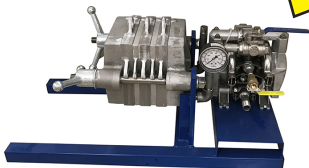

Sale Price
\$1350.00

Includes:
Base & 1/2" Brass Gear Pump
3 Hollow Plates & 2 Full Plates

WESFAB 7" Short Bank
Hand Pump Filter Press

List = \$1050.00

Sale Price
\$945.00

Includes:
Base & Hand Pump
3 Hollow Plates & 2 Full Plates

WESFAB 7" Full Bank
Gear Pump Filter Press

List = \$1995.00

Sale Price
\$1795.50

Includes:
Base & 1/2" Brass Gear Pump
8 Hollow Plates & 7 Full Plates

WESFAB 7" Short Bank
Air Pump Filter Press

List = \$1650.00

Sale Price
\$1485.00

Includes:
Base & 1/2" Diaphragm Pump
3 Hollow Plates & 2 Full Plates

10% off

Sale Runs Through
June 15th, 2018

We sell ONLY the finest quality
Maple Equipment & Supplies
&
We Provide Exceptional
Service with Every Sale!