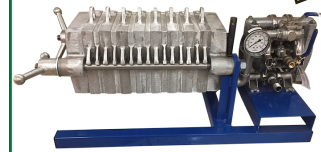

WESFAB 7" Full Bank
Gear Pump Filter Press

List = \$1995.00

Sale Price
\$1795.50

Includes:
Base & 1/2" Brass Gear Pump
8 Hollow Plates & 7 Full Plates

WESFAB 7" Short Bank
Air Pump Filter Press

List = \$1650.00

Sale Price
\$1485.00

Includes:
Base & 1/2" Diaphragm Pump
3 Hollow Plates & 2 Full Plates

10% off

Sale Runs Through
June 15th, 2018

We sell ONLY the finest quality
Maple Equipment & Supplies
&
We Provide Exceptional
Service with Every Sale!

WESFAB 7" Full Bank
Air Pump Filter Press

List = \$2205.00

Sale Price
\$1984.50

Includes:
Base & 1/2" Diaphragm Pump
8 Hollow Plates & 7 Full Plates

Also Available 10" & 20" Filter Presses - Please Call for Pricing