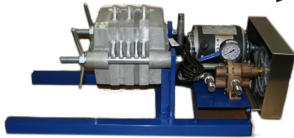

BIG
Spring
SALE

2018 CDL Roth Sugar Bush Spring Sale

Featured Items of the Week

ROTH SUGAR BUSH
MAPLE SUGARING EQUIPMENT

FILTER PRESS & PROCESSING MACHINES

WESFAB 7" Short Bank
Gear Pump Filter Press

List = \$1500.00

Sale Price
\$1350.00

Includes:
Base & 1/2" Brass Gear Pump
3 Hollow Plates & 2 Full Plates

WESFAB 7" Short Bank
Hand Pump Filter Press

List = \$1050.00

Sale Price
\$945.00

Includes:
Base & Hand Pump
3 Hollow Plates & 2 Full Plates