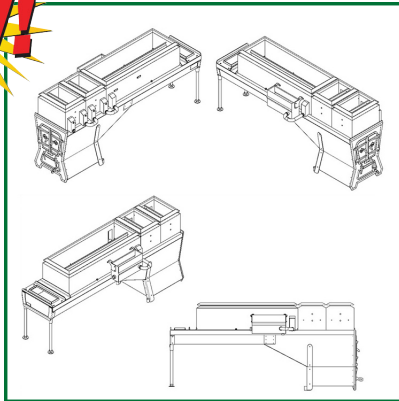

### EVAPORATORS

**NEW!**

6700103 - **20" x 84" Wood Evaporator wth Dropped Flues**  
 SS Arch and 9" Stack  
 2 - 20" x 15" SS Syrup Pans  
 20" x 54" SS Flue Pan (5" dropped flues)  
 Front Float Boxes  
 Large Level Gauge  
 24" Grates  
 Hinged Stack Cover  
 SS Draw-Off Valve

List Price = \$4,930.00

**Sale Price**  
**\$4,437.00**

6700102WD - **18" x 48" Wood Evaporator**  
 SS Arch and Basestack, 18" x 48" SS Flat Pan,  
 SS Draw-Off Valve, 1/4 Thermometer Fitting for 6" Thermometer.

List Price = \$2,300.00

**Sale Price**  
**\$2,070.00**

67001DD - **18" x 60" Wood Evaporator** (right) 67001DG (left)  
 SS Arch and Stack, 18" x 18" SS Syrup Pan,  
 18" x 42" SS Dropped Flue Pan (4" Flues),  
 Rear Float Box, no level gauge, 20" Grates,  
 SS Draw-Off Valve, Stack Cover.